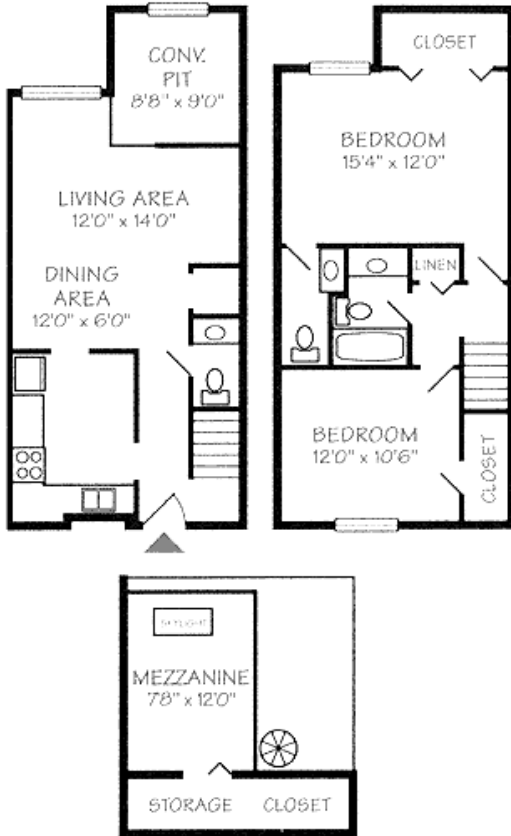

Pickwick Place

1130 RACQUET NORTH DRIVE
INDIANAPOLIS, IN 46260-1132
Phone: (317) 844-3203

2 Bedroom Apartment

Pickwick Place

1130 RACQUET NORTH DRIVE
INDIANAPOLIS, IN 46260-1132
Phone: (317) 844-3203

2 Bedroom Apartment