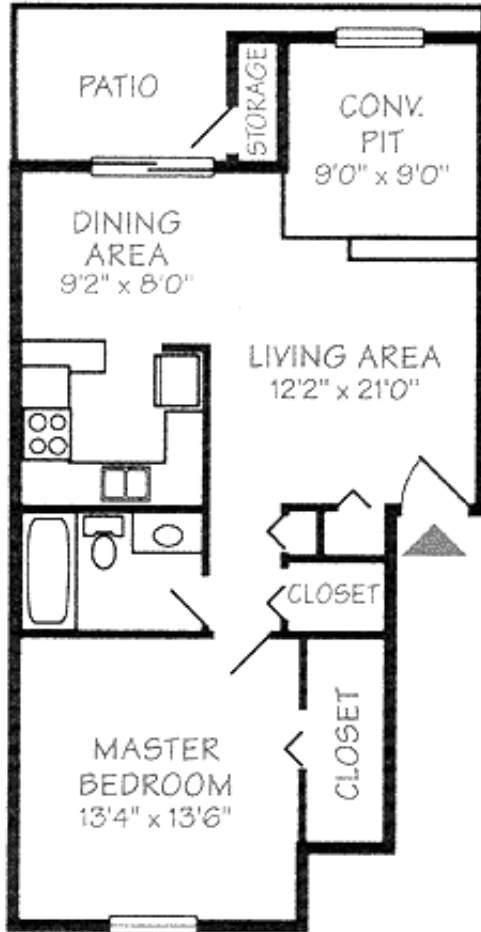

Pickwick Place

1130 RACQUET NORTH DRIVE
INDIANAPOLIS, IN 46260-1132
Phone: (317) 844-3203

1 Bedroom Apartment