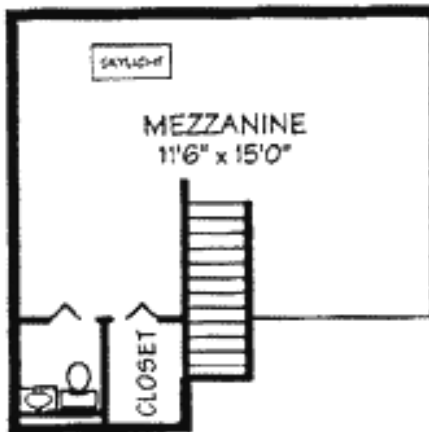

Office Hours

Monday - Friday 10:00 AM to 6:00 PM
Saturday 10:00 AM to 5:00 PM

Pickwick Place

1130 RACQUET NORTH DRIVE
 INDIANAPOLIS, IN 46260-1132
 Phone: (317) 844-3203

Floor plans

1 Bedroom Apartment

Floor Plan	Bd.	Bt.	SF	Rent
The Suite	1	1.0	753	\$499
The Villa	1	1.5	942	\$569
The Chalet	2	1.5	1137	\$689
The Cottage	2	2.0	905	\$559
The Victorian	2	2.5	1215	\$699
The Manor	3	2.0	1157	\$729
The Penthouse	3	2.5	1500	\$809