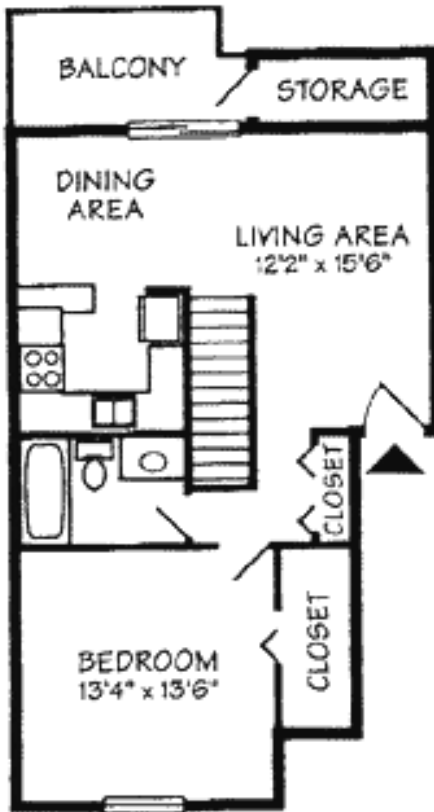

Office Hours

Monday - Friday 10:00 AM to 6:00 PM
Saturday 10:00 AM to 5:00 PM

Pickwick Place

1130 RACQUET NORTH DRIVE
 INDIANAPOLIS, IN 46260-1132
 Phone: (317) 844-3203

Floor plans

1 Bedroom Apartment

Floor Plan	Bd.	Bt.	SF	Rent
The Suite	1	1.0	753	\$499
The Villa	1	1.5	942	\$569
The Chalet	2	1.5	1137	\$689
The Cottage	2	2.0	905	\$559
The Victorian	2	2.5	1215	\$699
The Manor	3	2.0	1157	\$729
The Penthouse	3	2.5	1500	\$809