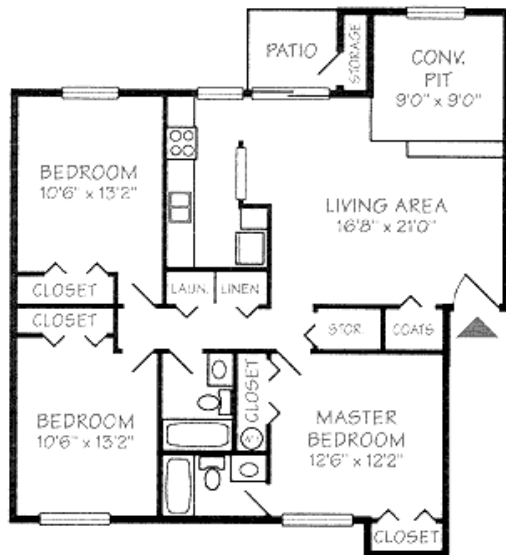

3 Bedroom Apartment